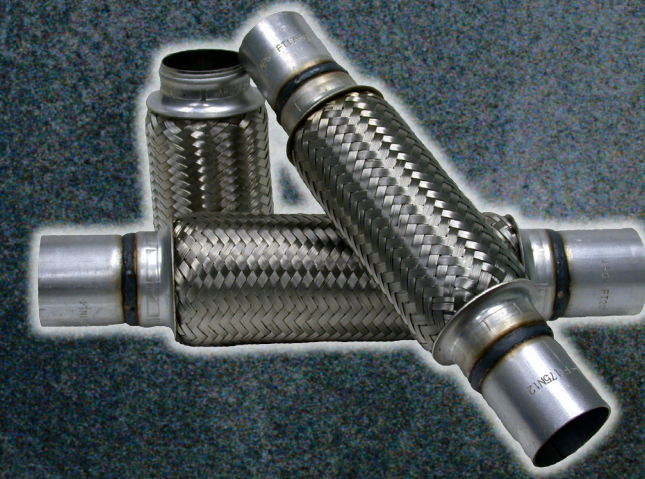

FLEX PROGRAM

APS PART#: FT250IB6X
2-1/2" x 6"
inner braided

APS PART#: FT250IN12X
2-1/2" x 12"
w/nipples
inner braided

APS PART#: FT250IB8X
2-1/2" x 8"
inner braided

APS PART#: FT300IB4X
3" x 4"
inner braided

APS PART#: FT250IB10X
2-1/2" x 10"
inner braided

APS PART#: FT300IB6X
3" x 6"
inner braided

APS PART#: FT250IN8X
2-1/2" x 8"
w/nipples
inner braided

APS PART#: FT300IN8X
3" x 8"
w/nipples
inner braided

APS PART#: FT250IN10X
2-1/2" x 10"
w/nipples
inner braided

APS PART#: FT300IN10X
3" x 10"
w/nipples
inner braided

APS PART#: FT175IB4X
1-3/4" x 4"
inner braided

APS PART#: FT175IB8X
1-3/4" x 8"
inner braided

APS PART#: FT175IB6X
1-3/4" x 6"
inner braided

APS PART#: FT175IB10X
1-3/4" x 10"
inner braided

FLEX PROGRAM

4605 CAROLINA AVENUE | RICHMOND, VA 23222
1-800-777-5552 | www.autopartsource.com

1-800-777-5552 | www.autopartsource.com